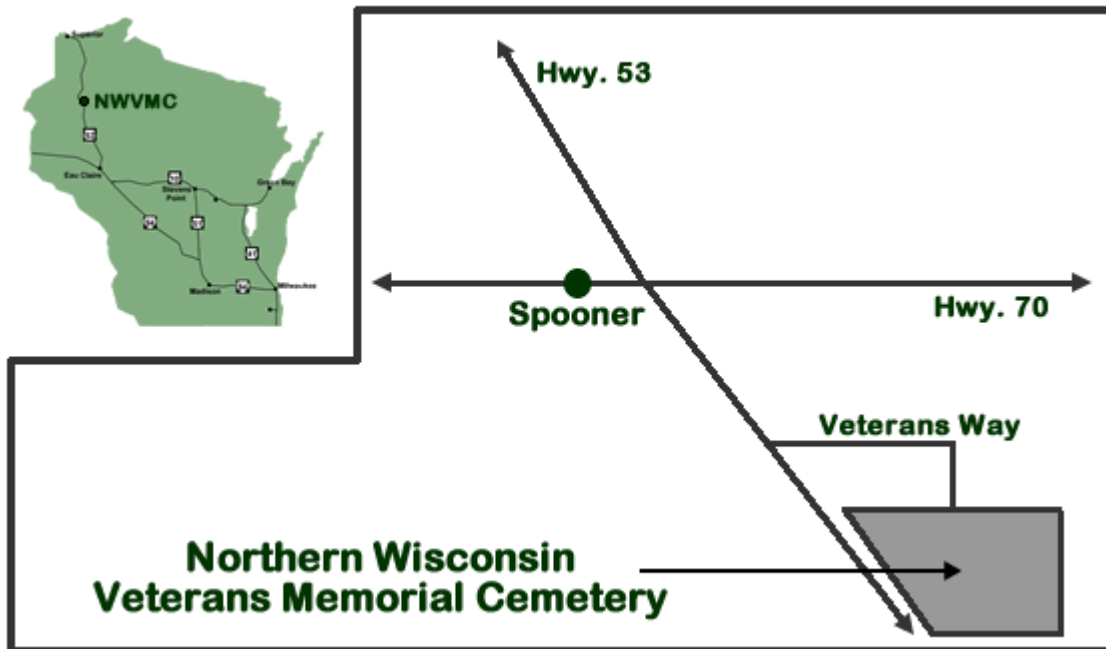

Northern Wisconsin Veterans Memorial Cemetery Directions

From the North: Located approximately 73 miles south of Superior, WI along U.S. Hwy 53. Continue traveling south on U.S. Hwy 53 for approximately three miles south of State Hwy 70. As you travel south on Hwy 53, turn left onto Veterans Way. At the stop sign, turn right and enter the cemetery.

From the East: Located approximately 80 miles west of Park Falls, WI. Take State Hwy 70 west to U.S. Hwy 53. Turn south onto U.S. Hwy 53. Travel south approximately 3 miles, turn left onto Veterans Way. At the stop sign, turn right and enter the cemetery.

From the South: Located approximately 68 miles north of Chippewa Falls, WI along U.S. Hwy 53. At the intersection of U.S. Hwy 53 and County B, continue on U.S. Hwy 53 for 2 miles. Turn right onto Veterans Way. At the stop sign turn right and enter the cemetery.

From the West: Located approximately 31 miles east of Siren, WI. Take State Hwy 70 east through Spooner, WI. At the intersection of State Hwy 70 and U.S. Hwy 53 turn south onto U.S. Hwy 53. Travel south approximately 3 miles, turn left onto Veterans Way. At the stop sign turn right and enter the cemetery.